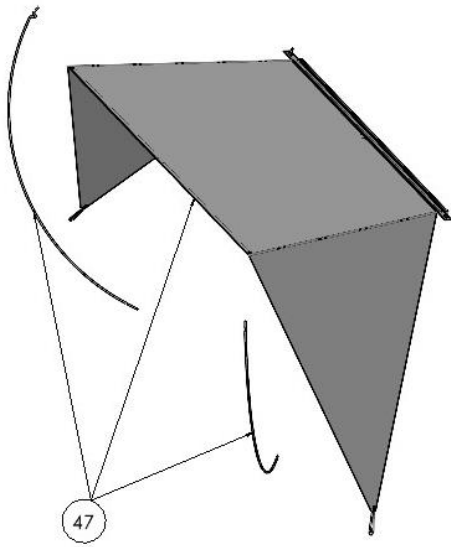

ARB Canopy Service & Parts

Revision 1 8/12/2023

ITEM NO.	PART NO	DESCRIPTION
1	815501	UPPER SHELL ASSY – FULL
2	815527	BUNG (SET OF 4)
3	815525	SCISSOR ASSEMBLY (EXCLUDES ACTUATOR)
4	815526	LOWER ROLLER GUIDE – SCISSOR ASSY
5	815521	ACTUATOR ASSY
6	815522	MOUNTING HARDWARE – SUIT ACTUATOR 815521
7	815503	CANVAS WALL ASSY
8	815504	FOLDING STAY ASSY – SUIT CANVAS 815503
9	815502	LOWER SHELL ASSY – FULL
10	815531	OVERHEAD NET (1)
11	815532	OVERHEAD SWITCHES (SET OF 4)
12	815533	OVERHEAD FAN
13	815534	USB OUTLET
14	815544	OVERHEAD PANEL
15	815545	LED LIGHT – INTERIOR
16	815546	“ARB TOURING” BADGE - PAIR
17	815530	REAR DOOR ASSY (INCL. HARDWARE)
18	815536	POWER SWITCH (RED)
19	815535	12V POWER OUTLET
20	815523	CONTROLLER
21	815505	CANVAS BAG
22	815506	NOSE BAFFLE (INCL. HARDWARE)
23	815507	GROMMET (SET OF 2)
24	815508	ACTUATOR REMOVAL TOOL
25	815511	LOCK MECH KIT (EXCL. HANDLE) RH & LH
26	815537	ANDERSON PLUG LEAD 3m – NOT SHOWN
27	REFER CHART	LOCK SET (4x LOCKS) NUMBERED
28	815518	LADDER RAIL ASSY LH
29	815519	LADDER RAIL ASSY RH
30	815539	LOCK PIN SET LADDER EXTENSION SET OF 4 – NOT SHOWN
31	815538	FITTING KIT INCL BRACES – NOT SHOWN
32	815548	WIRING LOOM – UPPER (559PJ001)
33	815549	WIRING LOOM – VERTICAL (559PJ003)
34	815550	WIRING LOOM – LOWER MAIN (559PJ002)
35	815551	RELAY BOX – INTERIOR (559PJ004)
36	815552	RELAY BOX – EXTERIOR (559PJ007)
37	815524	LEAD – ACTUATOR
38	815528	SEAL – DOOR
39	815509	SEAL – LOWER
40	815512	LADDER ASSY – FULL
41	815513	LADDER HAND RAIL (1)
42	815514	LADDER HINGES – RH (SET OF 2)
43	815553	LADDER HINGES – LH (SET OF 2) – NOT SHOWN
44	815515	LADDER OVER CENTRE CLAMP (1)
45	815516	LADDER FEET (SET OF 2)
46	815554	SCRIVET (SET OF 10)
47	815540	AWNING CANVAS AND BOWS (2)