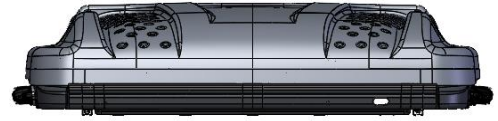

DIMENSIONS

ALTITUDE RTT

		LENGTH	WIDTH	HEIGHT
EXTERNAL	OPEN	2254	1610	1337
	CLOSED	2254	1610	370
	ROOF BAR GAP		1085	
	MOUNTING CHANNEL CENTRE		1110	
INTERNAL	FROM TOP OF MATTRESS	1875	1372	1055
	TOP OF MATTRESS TO VAULT			1175