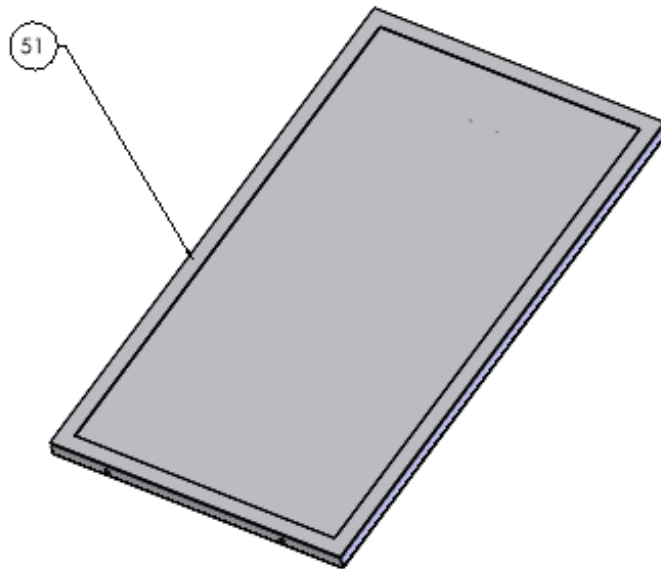

Revision 1 8/12/2023

ARB Canopy Service & Parts

Revision 1 8/12/2023

ITEM NO.	PART NO	DESCRIPTION
1	815501	UPPER SHELL ASSY – FULL
2	815527	BUNG (SET OF 4)
3	815525	SCISSOR ASSEMBLY (EXCLUDES ACTUATOR)
4	815526	LOWER ROLLER GUIDE – SCISSOR ASSY
5	815521	ACTUATOR ASSY
6	815522	MOUNTING HARDWARE – SUIT ACTUATOR 815521
7	815503	CANVAS WALL ASSY
8	815504	FOLDING STAY ASSY – SUIT CANVAS 815503
9	815502	LOWER SHELL ASSY – FULL
10	815531	OVERHEAD NET (1)
11	815532	OVERHEAD SWITCHES (SET OF 4)
12	815533	OVERHEAD FAN
13	815534	USB OUTLET
14	815544	OVERHEAD PANEL
15	815545	LED LIGHT – INTERIOR
16	815546	“ARB TOURING” BADGE - PAIR
17	815530	REAR DOOR ASSY (INCL. HARDWARE)
18	815536	POWER SWITCH (RED)
19	815535	12V POWER OUTLET
20	815523	CONTROLLER
21	815505	CANVAS BAG
22	815506	NOSE BAFFLE (INCL. HARDWARE)
23	815507	GROMMET (SET OF 2)
24	815508	ACTUATOR REMOVAL TOOL
25	815511	LOCK MECH KIT (EXCL. HANDLE) RH & LH
26	815537	ANDERSON PLUG LEAD 3m – NOT SHOWN
27	REFER CHART	LOCK SET (4x LOCKS) NUMBERED
28	815518	LADDER RAIL ASSY LH
29	815519	LADDER RAIL ASSY RH
30	815539	LOCK PIN SET LADDER EXTENSION SET OF 4 – NOT SHOWN
31	815538	FITTING KIT INCL BRACES – NOT SHOWN
32	815548	WIRING LOOM – UPPER (559PJ001)
33	815549	WIRING LOOM – VERTICAL (559PJ003)
34	815550	WIRING LOOM – LOWER MAIN (559PJ002)
35	815551	RELAY BOX – INTERIOR (559PJ004)
36	815552	RELAY BOX – EXTERIOR (559PJ007)
37	815524	LEAD – ACTUATOR
38	815528	SEAL – DOOR
39	815509	SEAL – LOWER
40	815512	LADDER ASSY – FULL
41	815513	LADDER HAND RAIL (1)
42	815514	LADDER HINGES – RH (SET OF 2)
43	815553	LADDER HINGES – LH (SET OF 2) – NOT SHOWN
44	815515	LADDER OVER CENTRE CLAMP (1)
45	815516	LADDER FEET (SET OF 2)
46	815554	SCRIVET (SET OF 10)
47	815540	AWNING CANVAS AND BOWS (2)

DIMENSIONS

ALTITUDE RTT

		LENGTH	WIDTH	HEIGHT
EXTERNAL	OPEN	2254	1610	1337
	CLOSED	2254	1610	370
	ROOF BAR GAP		1085	
	MOUNTING CHANNEL CENTRE		1110	
INTERNAL	FROM TOP OF MATTRESS	1875	1372	1055
	TOP OF MATTRESS TO VAULT			1175