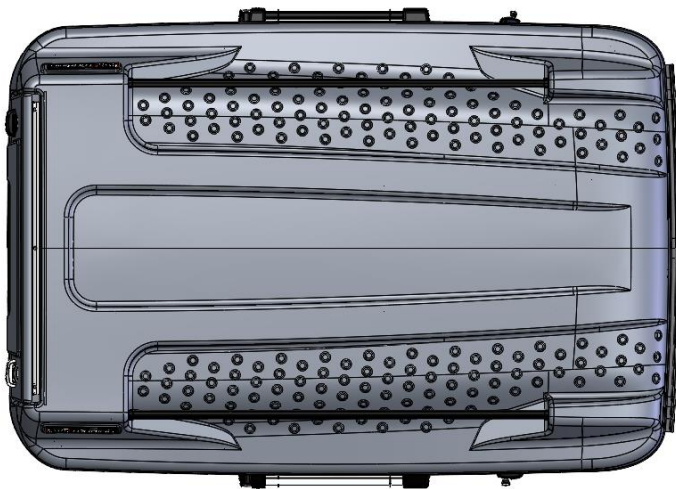

DIMENSIONS

ALTITUDE RTT

		LENGTH	WIDTH	HEIGHT
EXTERNAL	OPEN	2254	1610	1337
	CLOSED	2254	1610	370
	ROOF BAR GAP		1085	
	MOUNTING CHANNEL CENTRE		1110	
INTERNAL	FROM TOP OF MATTRESS	1875	1372	1055
	TOP OF MATTRESS TO VAULT			1175