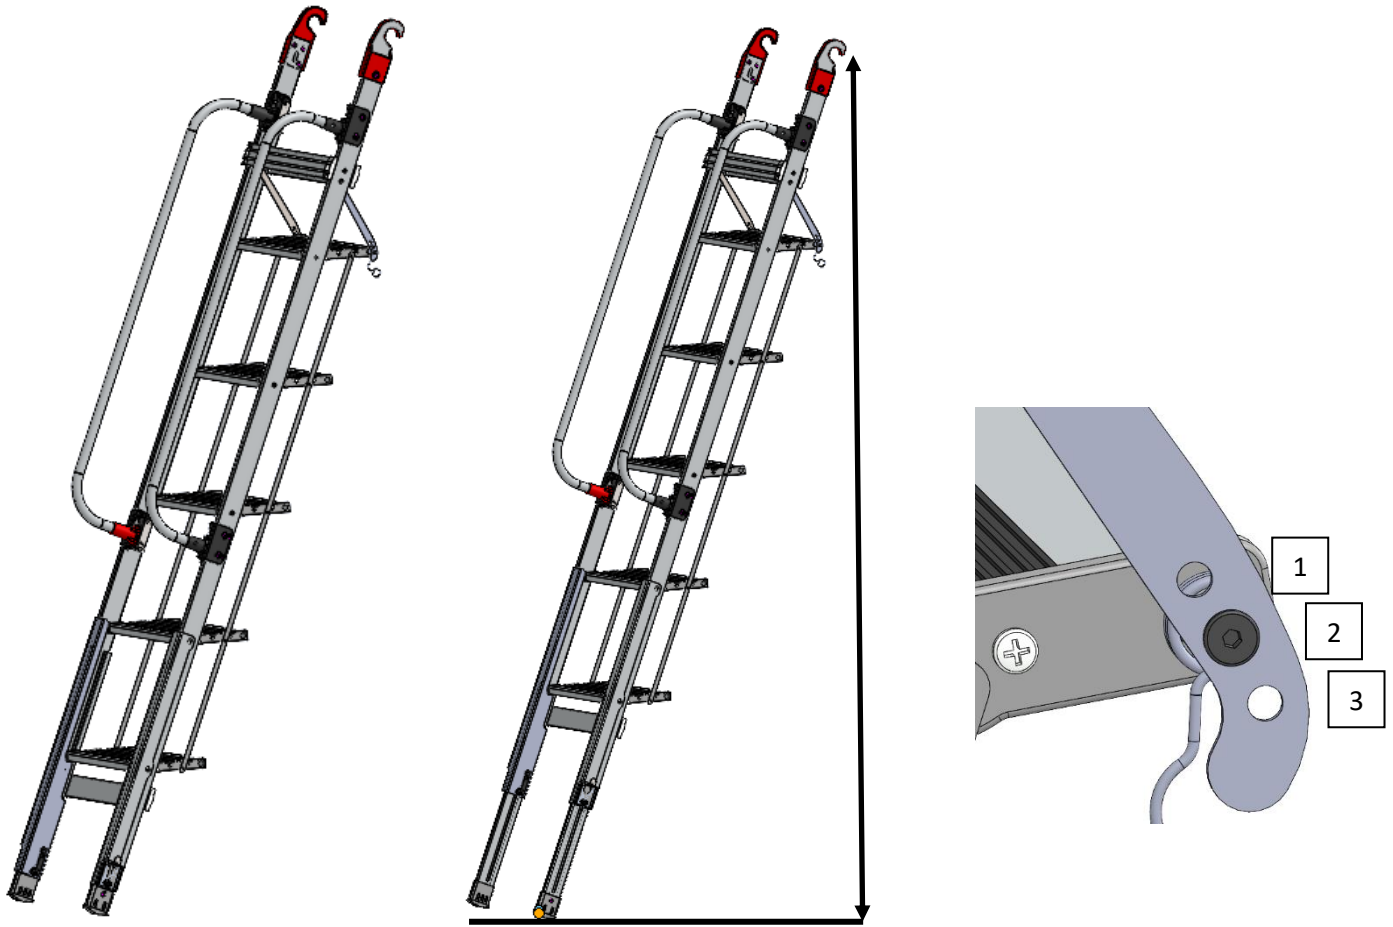

SPARE PART NUMBER	KEY NUMBER
815510	A201
	A202
	A203
	A204
	A205
	A206
	A207
	A208
	A209
	A210
	A211
	A212
	A213
	A214
	A215
	A216
	A217
	A218
	A219
	A220

ACCESSORIES

804500	SOLAR PANEL KIT
804510	AWNING KIT
804520	LADDER EXTENSION KIT
804530	THULE CROSS BAR KIT
804550	BLADE BRKT KIT – SUITS TOYOTA LANDCRUISER LC300
804551	BLADE BRKT KIT – SUITS NISSAN PARTOL Y62

DIMENSIONS

ALTITUDE RTT

		LENGTH	WIDTH	HEIGHT
EXTERNAL	OPEN	2254	1610	1337
	CLOSED	2254	1610	370
	ROOF BAR GAP		1085	
	MOUNTING CHANNEL CENTRE		1110	
INTERNAL	FROM TOP OF MATTRESS	1875	1372	1055
	TOP OF MATTRESS TO VAULT			1175

POWER

12v DC INPUT

CONSUMPTION

ACTUATORS	5 – 25A (Pair) whilst running
INTERIOR LIGHT	0.6A
EXTERIOR LIGHT	0.3A
FAN	1A

WEIGHT

107kg

ROOF BAR LOAD

20kg (inclusive of mounting hardware)