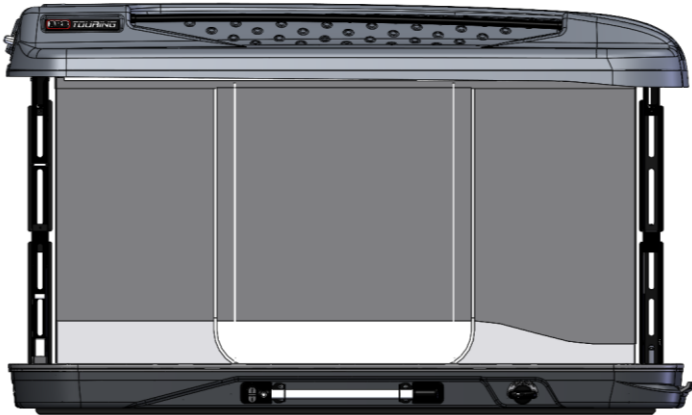

DIMENSIONS

ALTITUDE RTT

		LENGTH	WIDTH	HEIGHT
EXTERNAL	OPEN	2254	1610	1337
	CLOSED	2254	1610	370
	ROOF BAR GAP		1085	
	MOUNTING CHANNEL CENTRE		1110	
INTERNAL	FROM TOP OF MATTRESS	1875	1372	1055
	TOP OF MATTRESS TO VAULT			1175