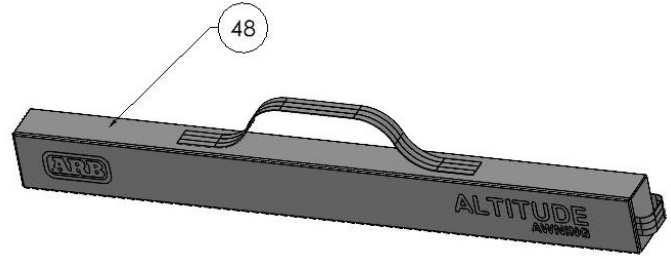

ARB Canopy Service & Parts

Revision 1 8/12/2023

ITEM NO.	PART NO	DESCRIPTION
1	815501	UPPER SHELL ASSY – FULL
2	815527	BUNG (SET OF 4)
3	815525	SCISSOR ASSEMBLY (EXCLUDES ACTUATOR)
4	815526	LOWER ROLLER GUIDE – SCISSOR ASSY
5	815521	ACTUATOR ASSY
6	815522	MOUNTING HARDWARE – SUIT ACTUATOR 815521
7	815503	CANVAS WALL ASSY
8	815504	FOLDING STAY ASSY – SUIT CANVAS 815503
9	815502	LOWER SHELL ASSY – FULL
10	815531	OVERHEAD NET (1)
11	815532	OVERHEAD SWITCHES (SET OF 4)
12	815533	OVERHEAD FAN
13	815534	USB OUTLET
14	815544	OVERHEAD PANEL
15	815545	LED LIGHT – INTERIOR
16	815546	“ARB TOURING” BADGE - PAIR
17	815530	REAR DOOR ASSY (INCL. HARDWARE)
18	815536	POWER SWITCH (RED)
19	815535	12V POWER OUTLET
20	815523	CONTROLLER
21	815505	CANVAS BAG
22	815506	NOSE BAFFLE (INCL. HARDWARE)
23	815507	GROMMET (SET OF 2)
24	815508	ACTUATOR REMOVAL TOOL
25	815511	LOCK MECH KIT (EXCL. HANDLE) RH & LH
26	815537	ANDERSON PLUG LEAD 3m – NOT SHOWN
27	REFER CHART	LOCK SET (4x LOCKS) NUMBERED
28	815518	LADDER RAIL ASSY LH
29	815519	LADDER RAIL ASSY RH
30	815539	LOCK PIN SET LADDER EXTENSION SET OF 4 – NOT SHOWN
31	815538	FITTING KIT INCL BRACES – NOT SHOWN
32	815548	WIRING LOOM – UPPER (559PJ001)
33	815549	WIRING LOOM – VERTICAL (559PJ003)
34	815550	WIRING LOOM – LOWER MAIN (559PJ002)
35	815551	RELAY BOX – INTERIOR (559PJ004)
36	815552	RELAY BOX – EXTERIOR (559PJ007)
37	815524	LEAD – ACTUATOR
38	815528	SEAL – DOOR
39	815509	SEAL – LOWER
40	815512	LADDER ASSY – FULL
41	815513	LADDER HAND RAIL (1)
42	815514	LADDER HINGES – RH (SET OF 2)
43	815553	LADDER HINGES – LH (SET OF 2) – NOT SHOWN
44	815515	LADDER OVER CENTRE CLAMP (1)
45	815516	LADDER FEET (SET OF 2)
46	815554	SCRIVET (SET OF 10)
47	815540	AWNING CANVAS AND BOWS (2)