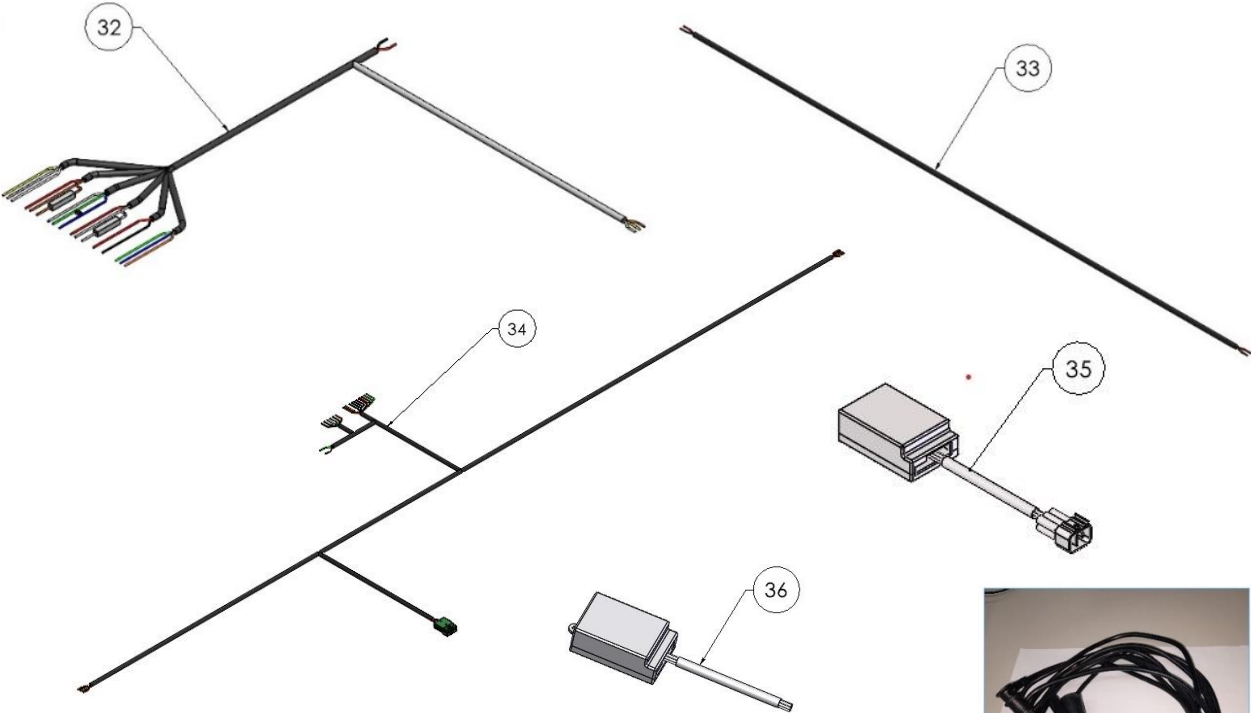

Revision 1 8/12/2023

ARB Canopy Service & Parts

Revision 1 8/12/2023

ITEM NO.	PART NO	DESCRIPTION
1	815501	UPPER SHELL ASSY – FULL
2	815527	BUNG (SET OF 4)
3	815525	SCISSOR ASSEMBLY (EXCLUDES ACTUATOR)
4	815526	LOWER ROLLER GUIDE – SCISSOR ASSY
5	815521	ACTUATOR ASSY
6	815522	MOUNTING HARDWARE – SUIT ACTUATOR 815521
7	815503	CANVAS WALL ASSY
8	815504	FOLDING STAY ASSY – SUIT CANVAS 815503
9	815502	LOWER SHELL ASSY – FULL
10	815531	OVERHEAD NET (1)
11	815532	OVERHEAD SWITCHES (SET OF 4)
12	815533	OVERHEAD FAN
13	815534	USB OUTLET
14	815544	OVERHEAD PANEL
15	815545	LED LIGHT – INTERIOR
16	815546	“ARB TOURING” BADGE - PAIR
17	815530	REAR DOOR ASSY (INCL. HARDWARE)
18	815536	POWER SWITCH (RED)
19	815535	12V POWER OUTLET
20	815523	CONTROLLER
21	815505	CANVAS BAG
22	815506	NOSE BAFFLE (INCL. HARDWARE)
23	815507	GROMMET (SET OF 2)
24	815508	ACTUATOR REMOVAL TOOL
25	815511	LOCK MECH KIT (EXCL. HANDLE) RH & LH
26	815537	ANDERSON PLUG LEAD 3m – NOT SHOWN
27	REFER CHART	LOCK SET (4x LOCKS) NUMBERED
28	815518	LADDER RAIL ASSY LH
29	815519	LADDER RAIL ASSY RH
30	815539	LOCK PIN SET LADDER EXTENSION SET OF 4 – NOT SHOWN
31	815538	FITTING KIT INCL BRACES – NOT SHOWN
32	815548	WIRING LOOM – UPPER (559PJ001)
33	815549	WIRING LOOM – VERTICAL (559PJ003)
34	815550	WIRING LOOM – LOWER MAIN (559PJ002)
35	815551	RELAY BOX – INTERIOR (559PJ004)
36	815552	RELAY BOX – EXTERIOR (559PJ007)
37	815524	LEAD – ACTUATOR
38	815528	SEAL – DOOR
39	815509	SEAL – LOWER
40	815512	LADDER ASSY – FULL
41	815513	LADDER HAND RAIL (1)
42	815514	LADDER HINGES – RH (SET OF 2)
43	815553	LADDER HINGES – LH (SET OF 2) – NOT SHOWN
44	815515	LADDER OVER CENTRE CLAMP (1)
45	815516	LADDER FEET (SET OF 2)
46	815554	SCRIVET (SET OF 10)
47	815540	AWNING CANVAS AND BOWS (2)

POWER

12v DC INPUT

CONSUMPTION

ACTUATORS	5 – 25A (Pair) whilst running
INTERIOR LIGHT	0.6A
EXTERIOR LIGHT	0.3A
FAN	1A

WEIGHT

107kg

ROOF BAR LOAD

20kg (inclusive of mounting hardware)