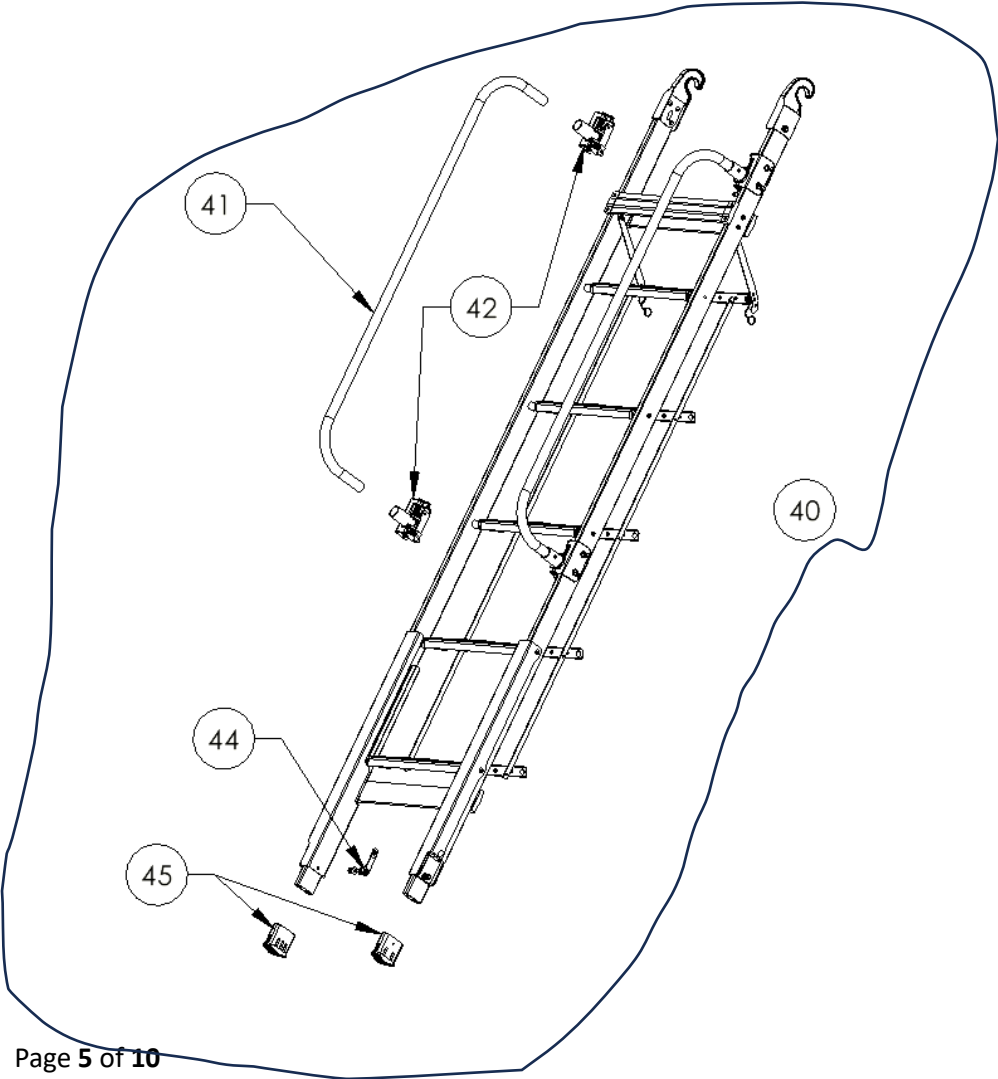

Revision 1 8/12/2023

ARB Canopy Service & Parts

Revision 1 8/12/2023

ITEM NO.	PART NO	DESCRIPTION
1	815501	UPPER SHELL ASSY – FULL
2	815527	BUNG (SET OF 4)
3	815525	SCISSOR ASSEMBLY (EXCLUDES ACTUATOR)
4	815526	LOWER ROLLER GUIDE – SCISSOR ASSY
5	815521	ACTUATOR ASSY
6	815522	MOUNTING HARDWARE – SUIT ACTUATOR 815521
7	815503	CANVAS WALL ASSY
8	815504	FOLDING STAY ASSY – SUIT CANVAS 815503
9	815502	LOWER SHELL ASSY – FULL
10	815531	OVERHEAD NET (1)
11	815532	OVERHEAD SWITCHES (SET OF 4)
12	815533	OVERHEAD FAN
13	815534	USB OUTLET
14	815544	OVERHEAD PANEL
15	815545	LED LIGHT – INTERIOR
16	815546	“ARB TOURING” BADGE - PAIR
17	815530	REAR DOOR ASSY (INCL. HARDWARE)
18	815536	POWER SWITCH (RED)
19	815535	12V POWER OUTLET
20	815523	CONTROLLER
21	815505	CANVAS BAG
22	815506	NOSE BAFFLE (INCL. HARDWARE)
23	815507	GROMMET (SET OF 2)
24	815508	ACTUATOR REMOVAL TOOL
25	815511	LOCK MECH KIT (EXCL. HANDLE) RH & LH
26	815537	ANDERSON PLUG LEAD 3m – NOT SHOWN
27	REFER CHART	LOCK SET (4x LOCKS) NUMBERED
28	815518	LADDER RAIL ASSY LH
29	815519	LADDER RAIL ASSY RH
30	815539	LOCK PIN SET LADDER EXTENSION SET OF 4 – NOT SHOWN
31	815538	FITTING KIT INCL BRACES – NOT SHOWN
32	815548	WIRING LOOM – UPPER (559PJ001)
33	815549	WIRING LOOM – VERTICAL (559PJ003)
34	815550	WIRING LOOM – LOWER MAIN (559PJ002)
35	815551	RELAY BOX – INTERIOR (559PJ004)
36	815552	RELAY BOX – EXTERIOR (559PJ007)
37	815524	LEAD – ACTUATOR
38	815528	SEAL – DOOR
39	815509	SEAL – LOWER
40	815512	LADDER ASSY – FULL
41	815513	LADDER HAND RAIL (1)
42	815514	LADDER HINGES – RH (SET OF 2)
43	815553	LADDER HINGES – LH (SET OF 2) – NOT SHOWN
44	815515	LADDER OVER CENTRE CLAMP (1)
45	815516	LADDER FEET (SET OF 2)
46	815554	SCRIVET (SET OF 10)
47	815540	AWNING CANVAS AND BOWS (2)

DIMENSIONS

ALTITUDE RTT

		LENGTH	WIDTH	HEIGHT
EXTERNAL	OPEN	2254	1610	1337
	CLOSED	2254	1610	370
	ROOF BAR GAP		1085	
	MOUNTING CHANNEL CENTRE		1110	
INTERNAL	FROM TOP OF MATTRESS	1875	1372	1055
	TOP OF MATTRESS TO VAULT			1175