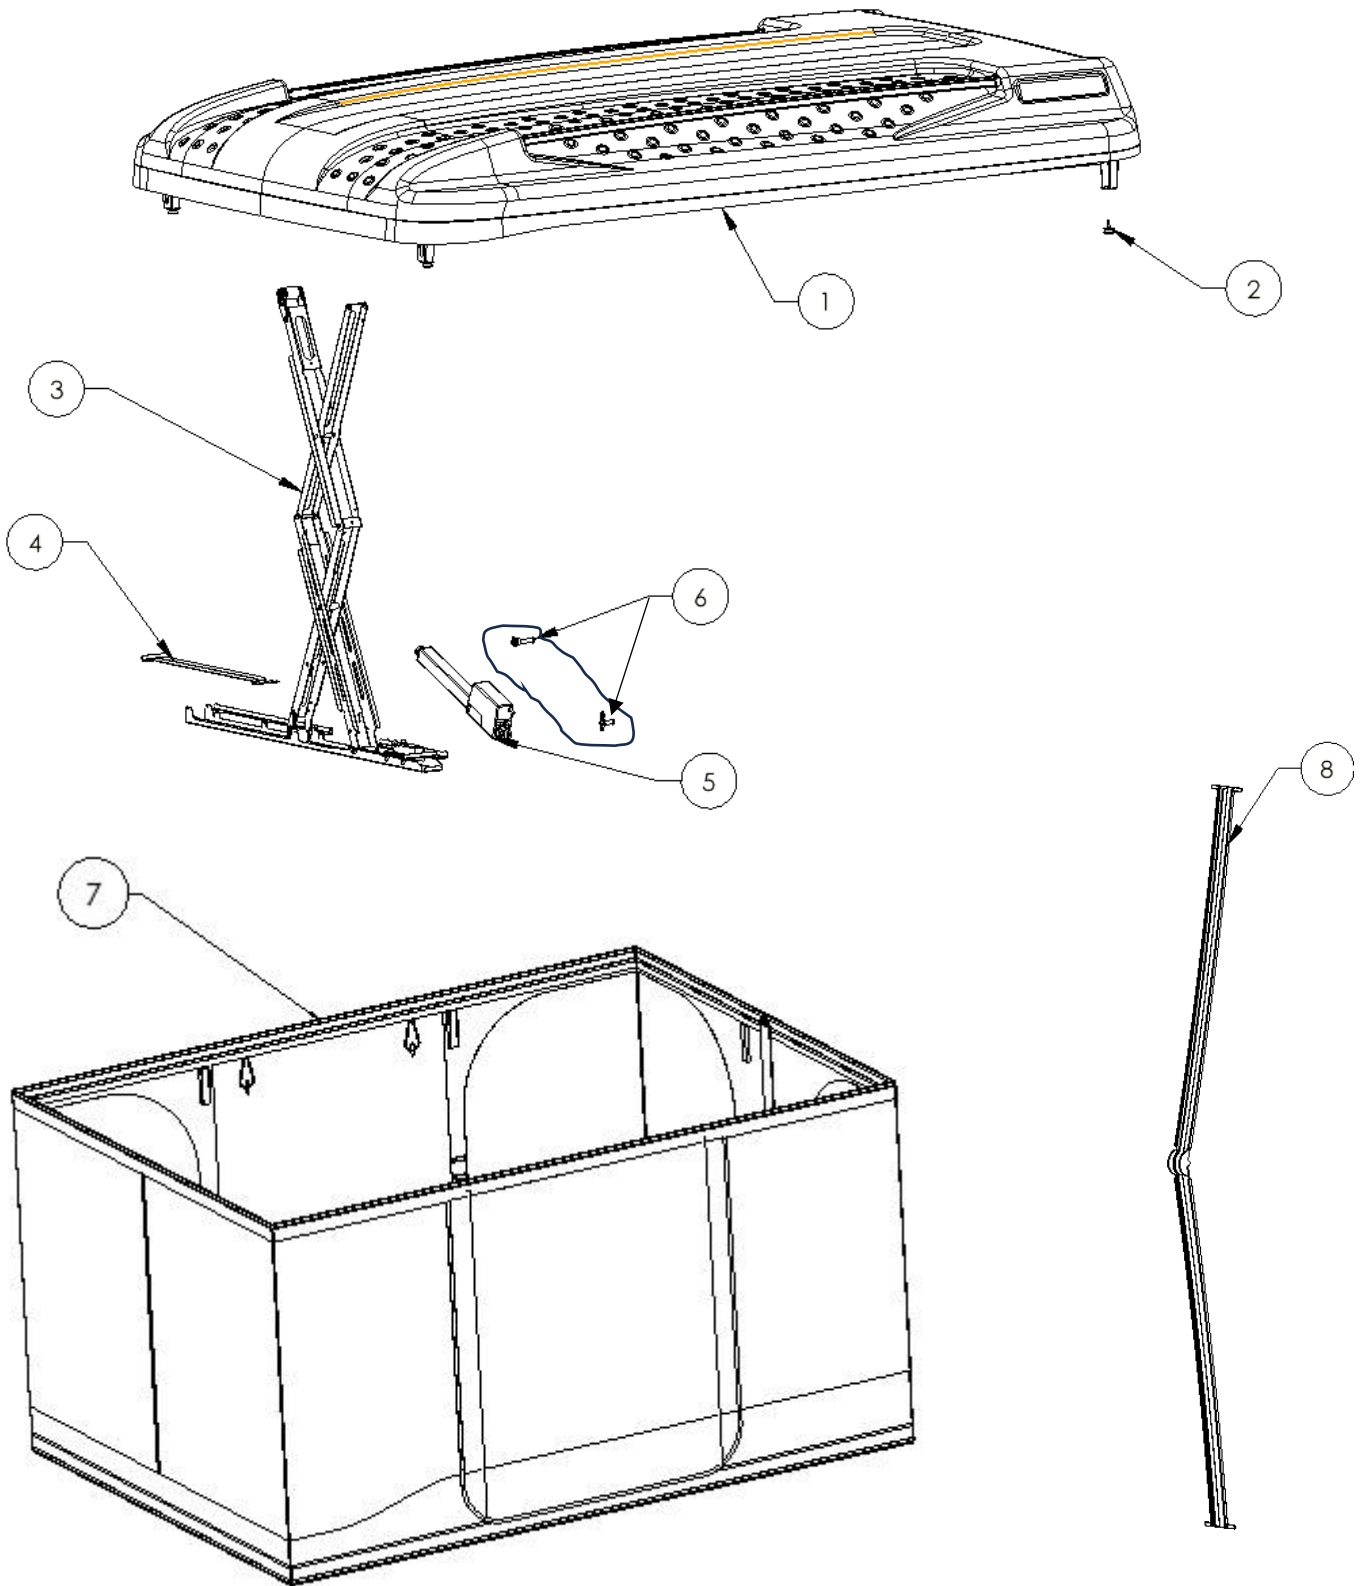

ARB Canopy Service & Parts

Revision 1 8/12/2023