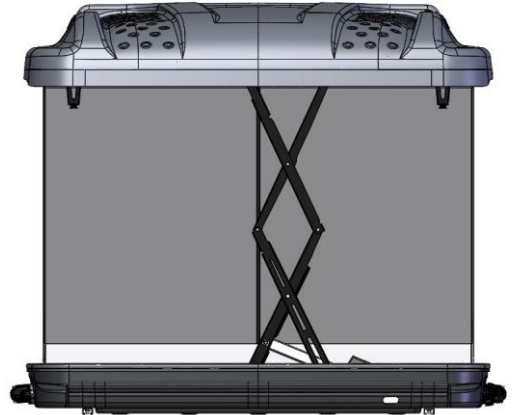

ARB Canopy Service & Parts

Revision 1 8/12/2023

48	815555	AWNING COMPLETE
49	815543	SOLAR PANEL MOUNT KIT – NOT SHOWN
50	815542	SOLAR PANEL WIRING KIT – NOT SHOWN
51	815557	SOLAR PANEL 120W
52	815529	MATTRESS - NOT SHOWN

DIMENSIONS

ALTITUDE RTT

		LENGTH	WIDTH	HEIGHT
EXTERNAL	OPEN	2254	1610	1337
	CLOSED	2254	1610	370
	ROOF BAR GAP		1085	
	MOUNTING CHANNEL CENTRE		1110	
INTERNAL	FROM TOP OF MATTRESS	1875	1372	1055
	TOP OF MATTRESS TO VAULT			1175